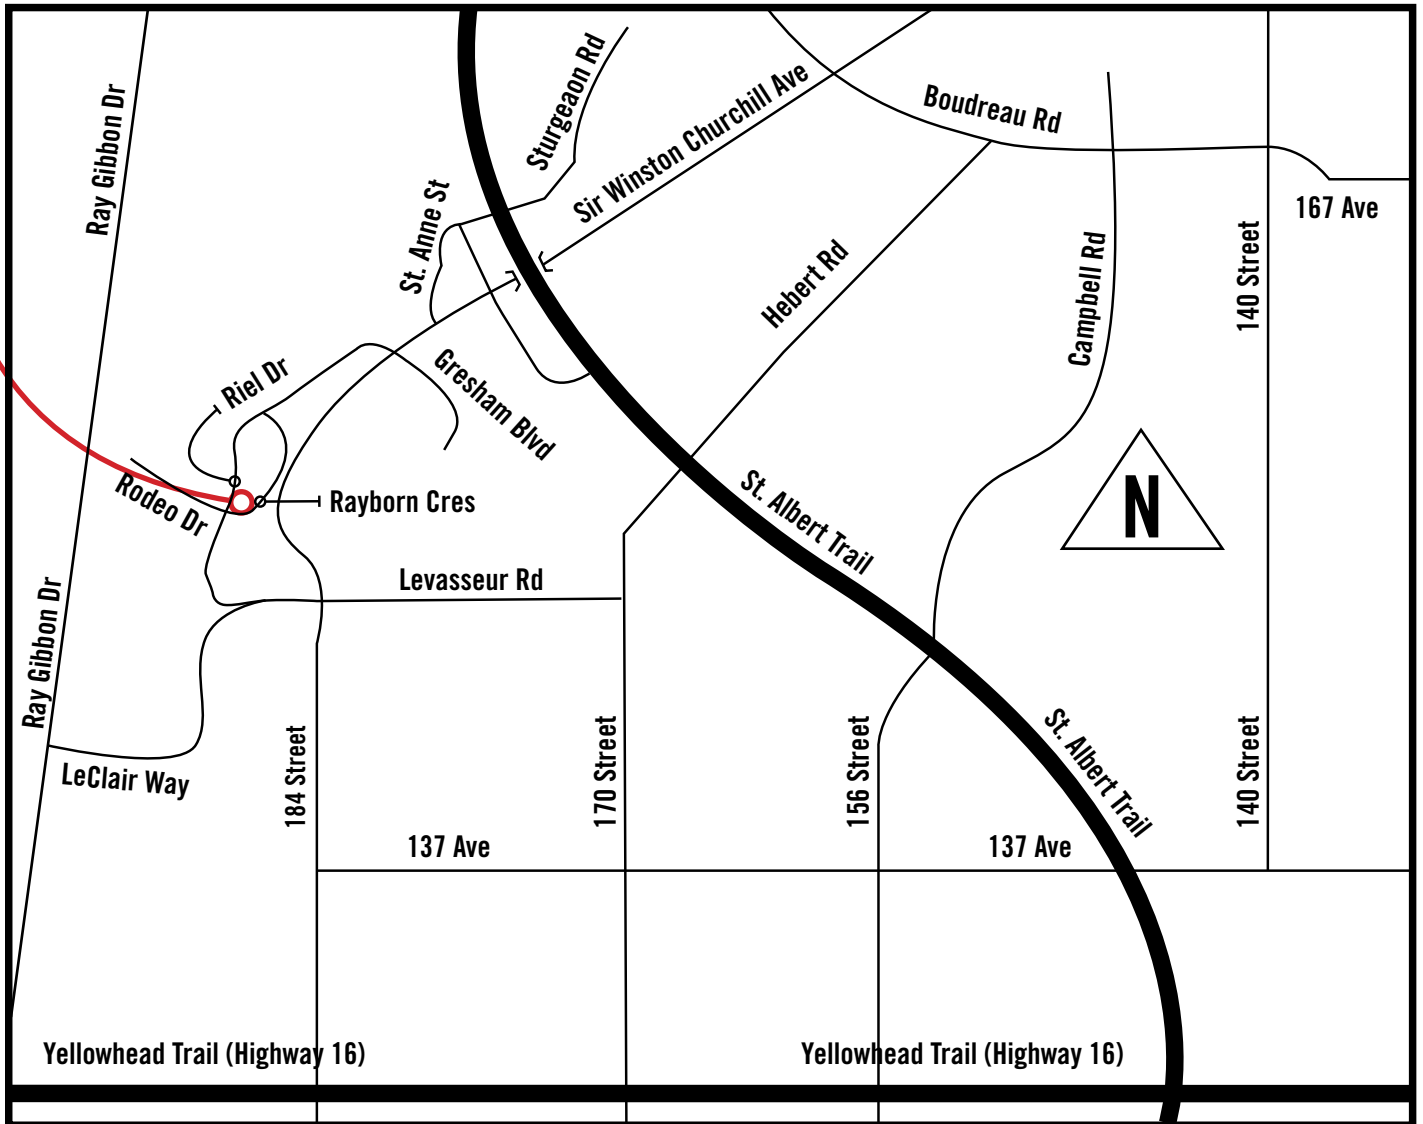

The Best Way to Get Here!

From North/East Edmonton:

- Take 137 Avenue to 184 Street
- Turn North (right) on 184 Street
- Turn left at the second set of lights on Levasseur Rd
- Follow this road across the railroad tracks to the T intersection
- At the T intersection, turn right on Riel Drive
- Follow Riel Drive and turn right on Rayborn Crescent

- Stay on Riel Drive through a set of lights
- Turn right on Rayborn Cres

From West Edmonton:

- Follow South Edmonton directions or, take 170 Street North and turn left on 137 Avenue
- Take 137 Avenue to 184 Street
- Turn North (right) on 184 Street
- Turn left at the second set of lights on Levasseur Rd
- Follow this road across the railroad tracks to the T intersection
- At the T intersection, turn right on Riel Drive
- Follow Riel Drive and turn right on Rayborn Crescent

From South Edmonton:

- Take Anthony Henday Drive North to St. Albert
- Turn right on LeClair Way (off Anthony Henday)
- Follow LeClair Way around to Riel Drive

29 Rayborn Crescent, St. Albert • 780.458.1688